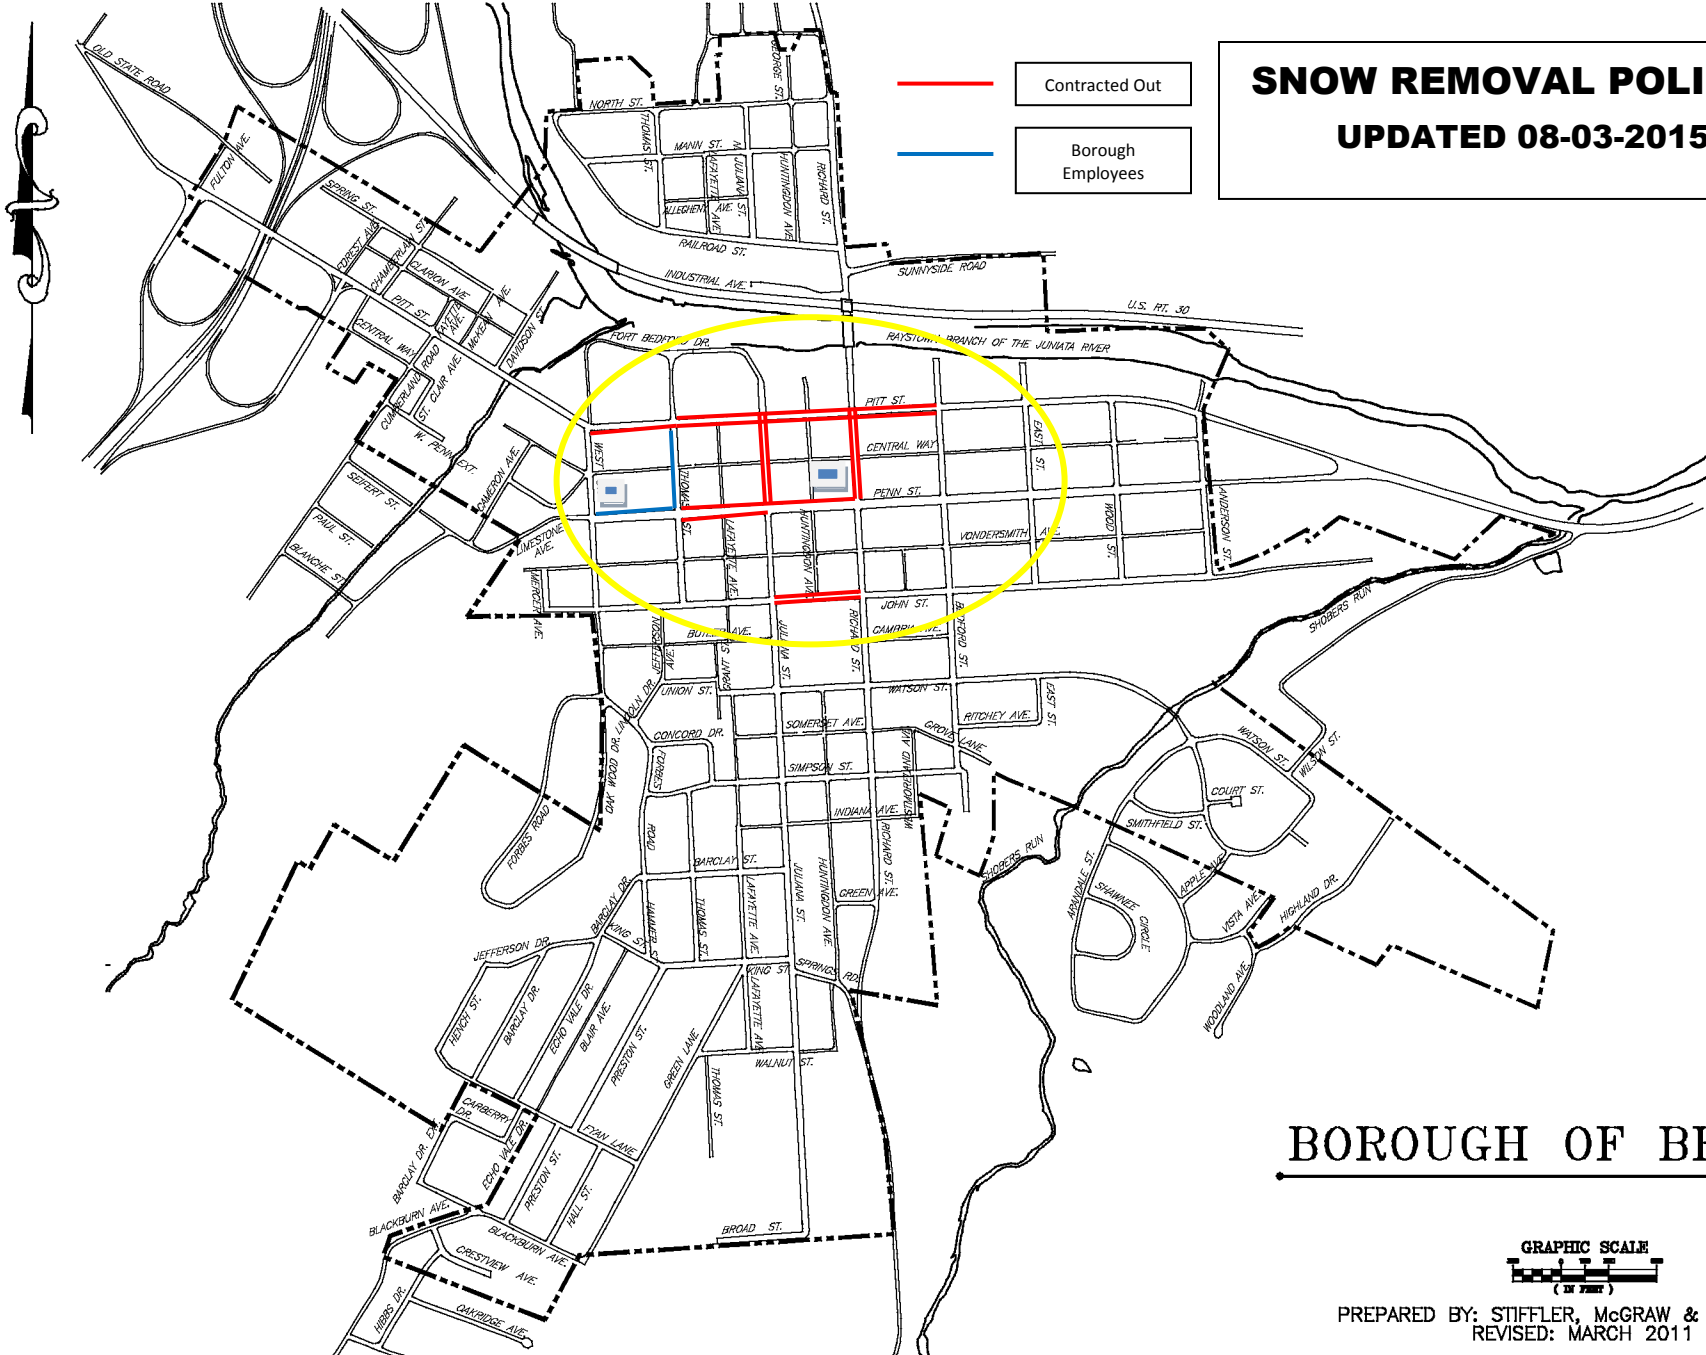

SNOW REMOVAL POLICY – UPDATED 08-03-2015

- Contracted Out
- Borough Employees

BOROUGH OF BEDFORD

PREPARED BY: STIFFLER, McGRAW & ASSOCIATES
REVISED: MARCH 2011